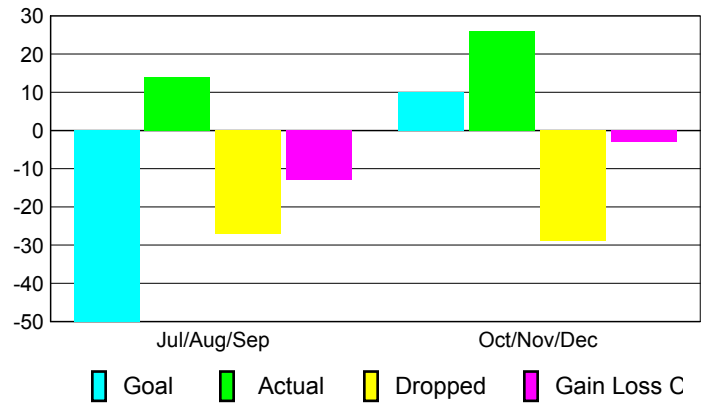

Membership Results 2010-2011

Goal, New, Dropped, Gain/Loss