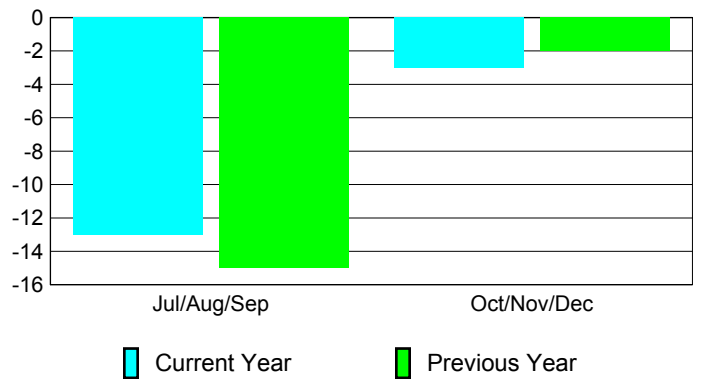

Comparison of Membership Gain/Loss

Current Year Compared to the Previous Year